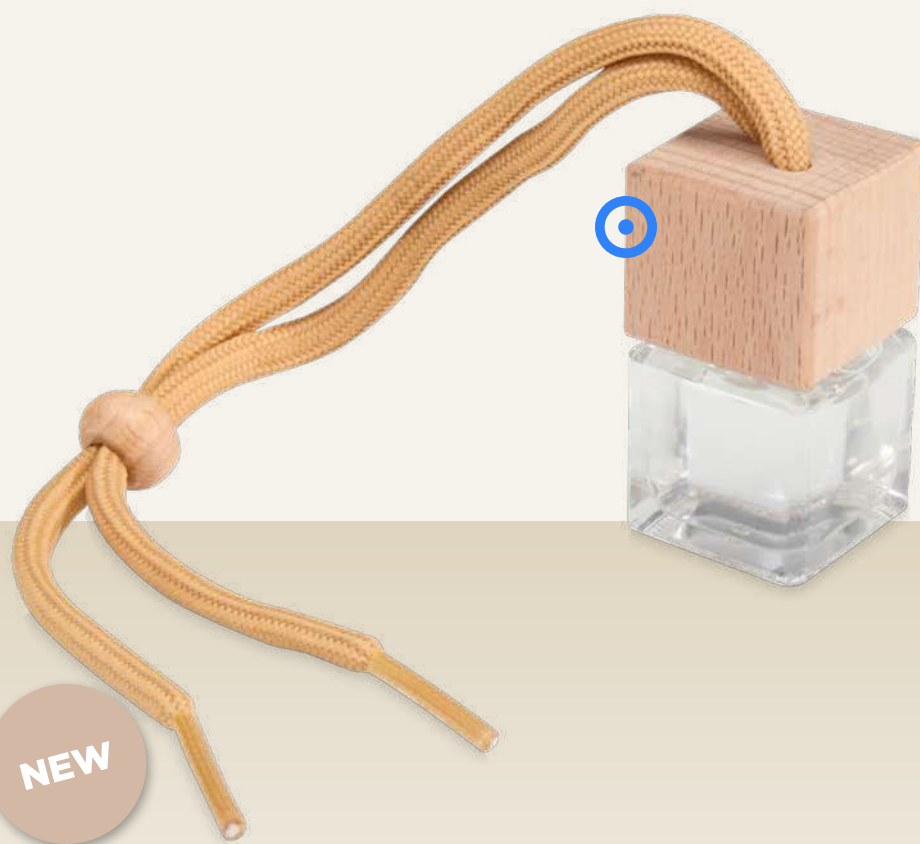

NEW

126348 | ONO CAR AIR FRESHENER | Borosilicate glass 100% |
2.2 x 2.2 x 10 cm | 0.101 kg CO₂e