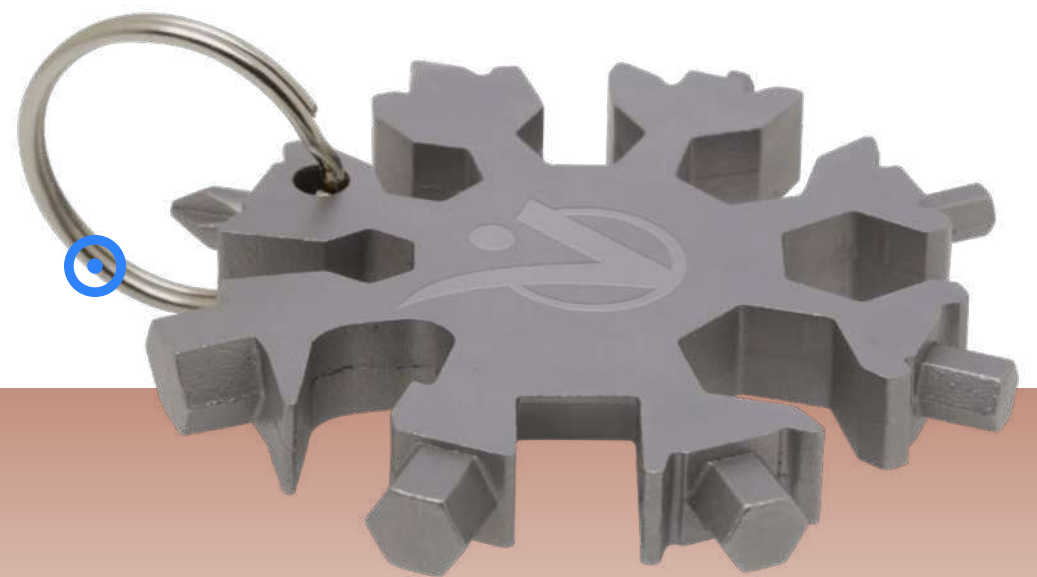

MULTITOOLS

104590 | LINEAR CUTTER KNIFE | Stainless Steel 100% |
15.4 x 0.4 x 2.8 cm | 0.886 kg CO₂e