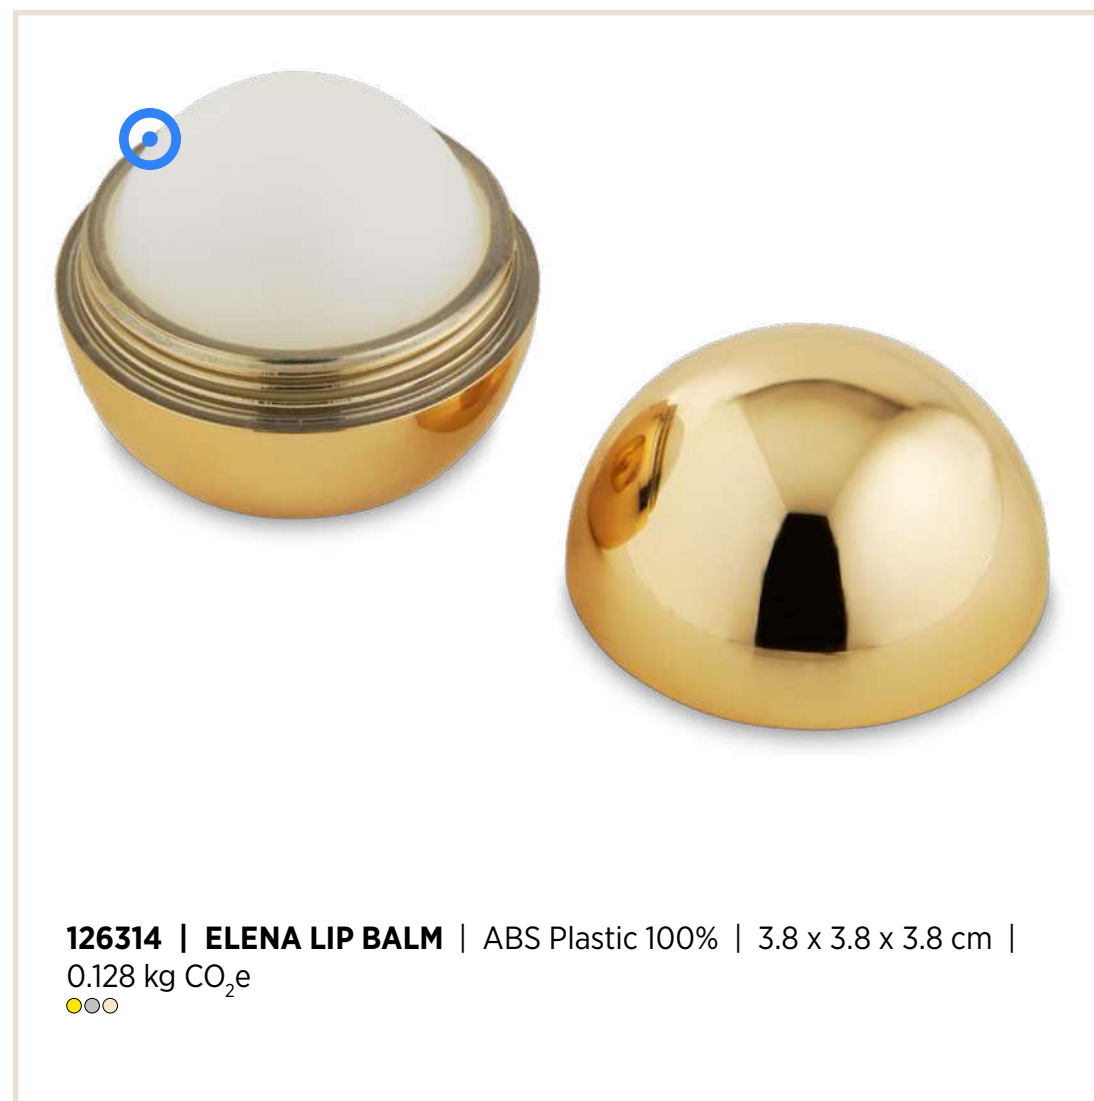

118018 | TAO BOTTLE AND CAN OPENER KEYCHAIN | Aluminium 100% | 1 x 1.5 x 5.5 cm | 0.081 kg CO₂e

104592 | RORY KEYRING WITH TROLLEY COIN | Zinc alloy 100% | 6 x 2.3 x 2.23 cm | 0.048 kg CO₂e

104594 | RHEA SHOPPING CART KEYRING | Recycled Aluminium 100% | 2.3 x 6.5 x 1 cm | 0.026 kg CO₂e

104593 | RONAN BAMBOO TROLLEY KEYCHAIN | Bamboo | 6.5 x 2.3 x 2.23 cm | 0.006 kg CO₂e

LIP BALMS

126327 | EDEN VANILLA LIP BALM | Recycled ABS Plastic 100% |
1.94 x 6.9 cm | 0.025 kg CO₂e
○●●●●●●●

126318 | ESTER LIP BALM | ABS Plastic 100% | 3.5 x 3.5 x 3.5 cm |
0.102 kg CO₂e
●●

103030 | DEALE LIP BALM STICK | ABS Plastic 100% | Ø 1.8 x 7 cm |
0.061 kg CO₂e
●●●●●●●●

126315 | ESTELLE LIP BALM | Aluminium 100% | 4.1 x 1.7 cm | 0.213 kg CO₂e
●○○○

126316 | ERO LIP BALM | ABS Plastic 100% | 4.8 x 1.6 cm | 0.107 kg CO₂e
●○○

126305 | HEDON LIP BALM | Bamboo | Ø 2.1 x 7.6 cm | 0.031 kg CO₂e
○

126317 | ESME LIP BALM | Bamboo 100% | 4.3 x 4.3 x 4.3 cm | 0.082 kg CO₂e
●

126314 | ELENA LIP BALM | ABS Plastic 100% | 3.8 x 3.8 x 3.8 cm | 0.128 kg CO₂e
●○○