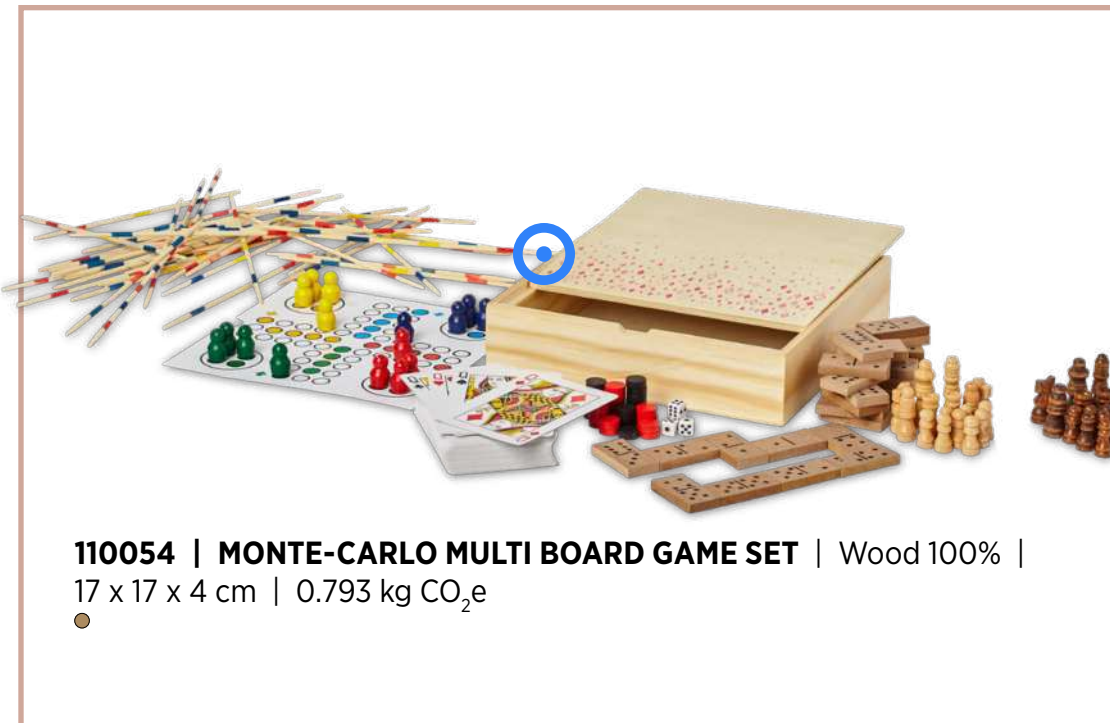

104561 | BARK WOODEN PUZZLE | Wood | 11.6 x 11.6 x 2.1 cm |
0.211 kg CO₂e
●

110054 | MONTE-CARLO MULTI BOARD GAME SET | Wood 100% |
17 x 17 x 4 cm | 0.793 kg CO₂e