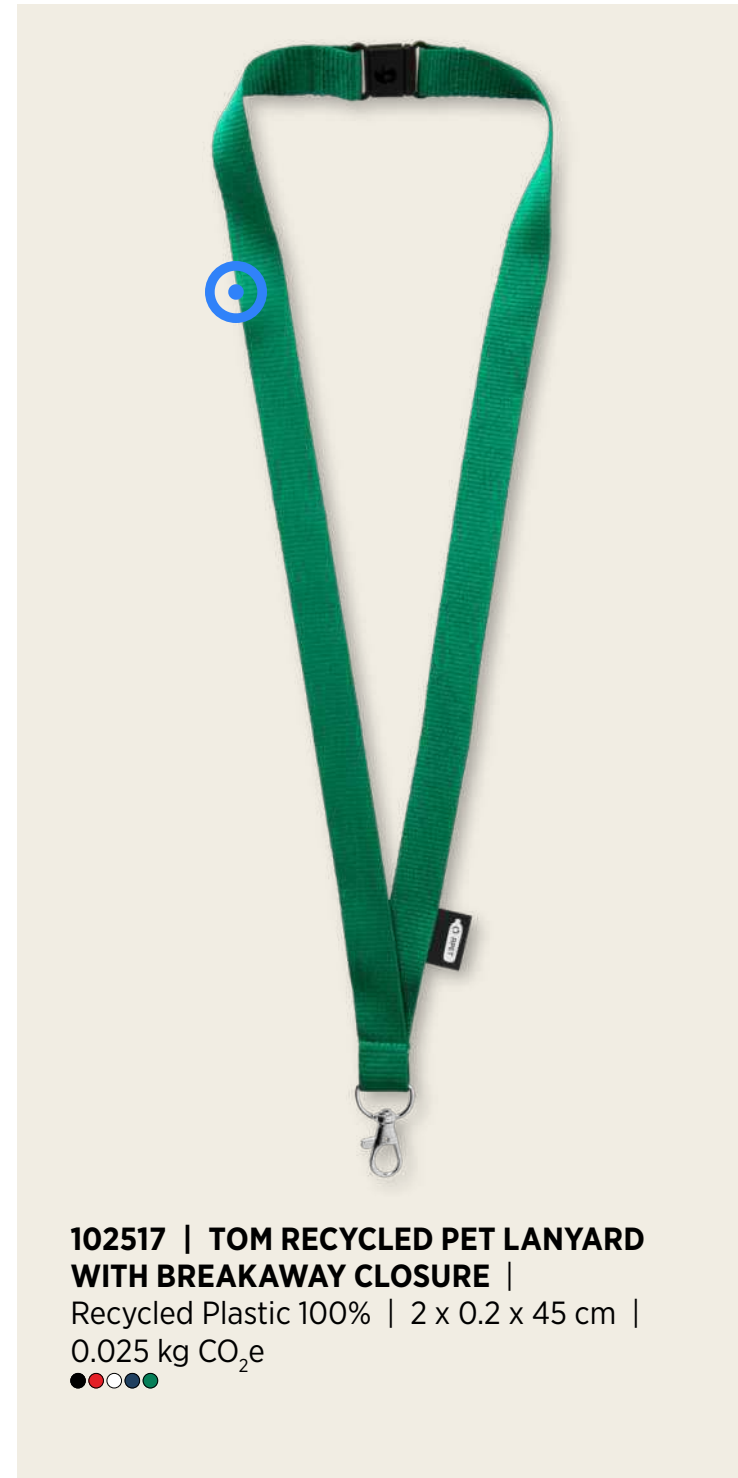

LANYARDS

102507 | IMPEY LANYARD WITH CONVENIENT HOOK | Polyester |
2 x 0.2 x 49 cm | 0.076 kg CO₂e
●●●●

MADE IN
EUROPE

**1PL005 | ADDIE SUBLIMATION LANYARD WITH SAFETY
BREAKAWAY** | Polyester | 93 x 1 cm | 0.068 kg CO₂e
●●●●●●●●

MADE IN
EUROPE

1PL001 | LANA SUBLIMATION LANYARD | Polyester | 90 x 1 cm |
0.053 kg CO₂e
●●●●

102193 | LAGO LANYARD WITH BREAK-AWAY CLOSURE | Polyester 100% | 2 x 50 cm | 0.099 kg CO₂e

102517 | TOM RECYCLED PET LANYARD WITH BREAKAWAY CLOSURE | Recycled Plastic 100% | 2 x 0.2 x 45 cm | 0.025 kg CO₂e