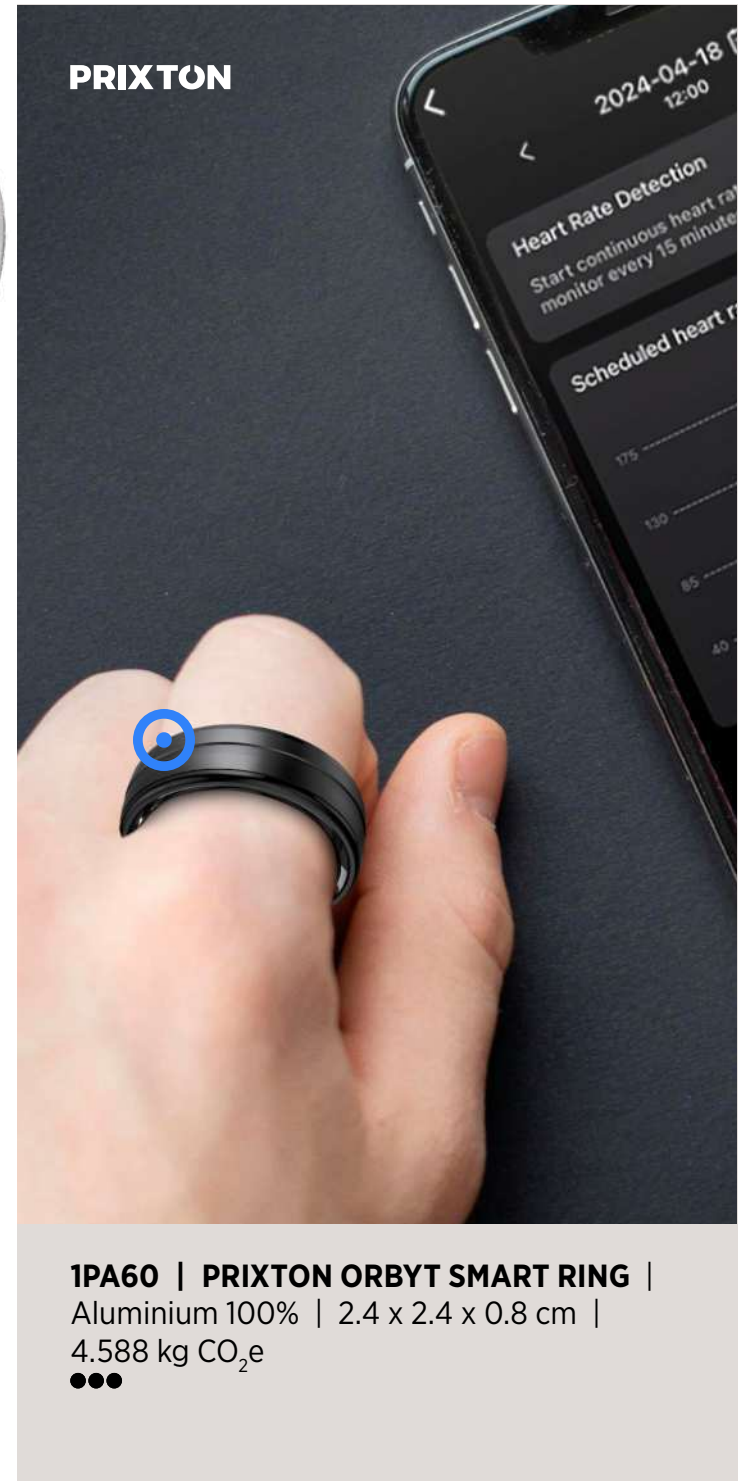

127035 | TRIKONA CORK YOGA ROLLER |
Cork 100% | 29.5 x 9.5 cm | 1.696 kg CO₂e
○

1PA60 | PRIXTON ORBYT SMART RING | Aluminium 100% | 2.4 x 2.4 x 0.8 cm | 4.588 kg CO₂e
●●●