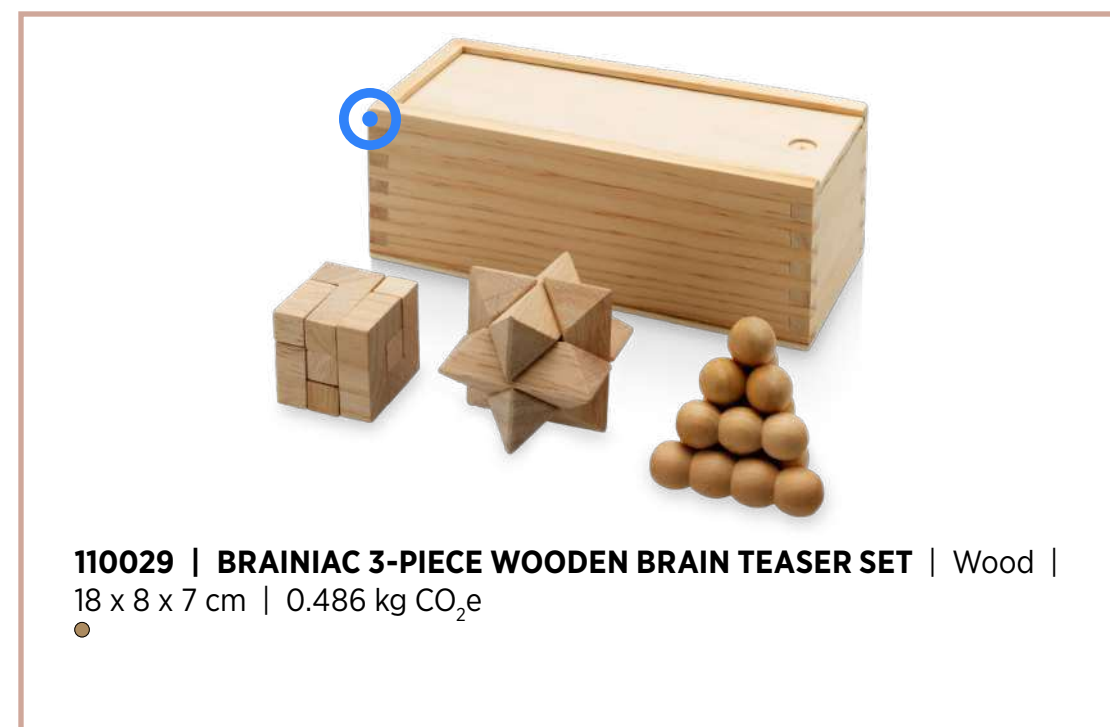

110029 | BRAINIAC 3-PIECE WOODEN BRAIN TEASER SET | Wood |
18 x 8 x 7 cm | 0.486 kg CO₂e