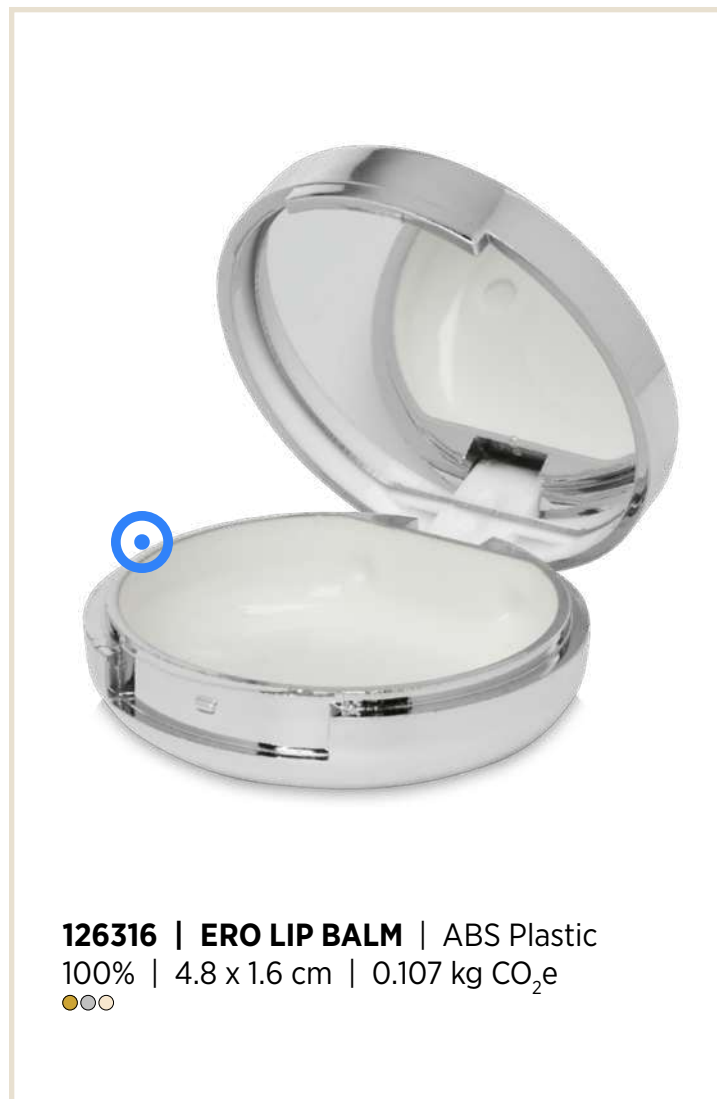

104593 | RONAN BAMBOO TROLLEY KEYCHAIN | Bamboo | 6.5 x 2.3 x 2.23 cm | 0.006 kg CO₂e

LIP BALMS

126327 | EDEN VANILLA LIP BALM | Recycled ABS Plastic 100% |
1.94 x 6.9 cm | 0.025 kg CO₂e
○●●●●●●●

126318 | ESTER LIP BALM | ABS Plastic 100% | 3.5 x 3.5 x 3.5 cm |
0.102 kg CO₂e
●●

103030 | DEALE LIP BALM STICK | ABS Plastic 100% | Ø 1.8 x 7 cm |
0.061 kg CO₂e
●●●●●●●●

126315 | ESTELLE LIP BALM | Aluminium 100% | 4.1 x 1.7 cm | 0.213 kg CO₂e
●○○○

126316 | ERO LIP BALM | ABS Plastic 100% | 4.8 x 1.6 cm | 0.107 kg CO₂e
●○○