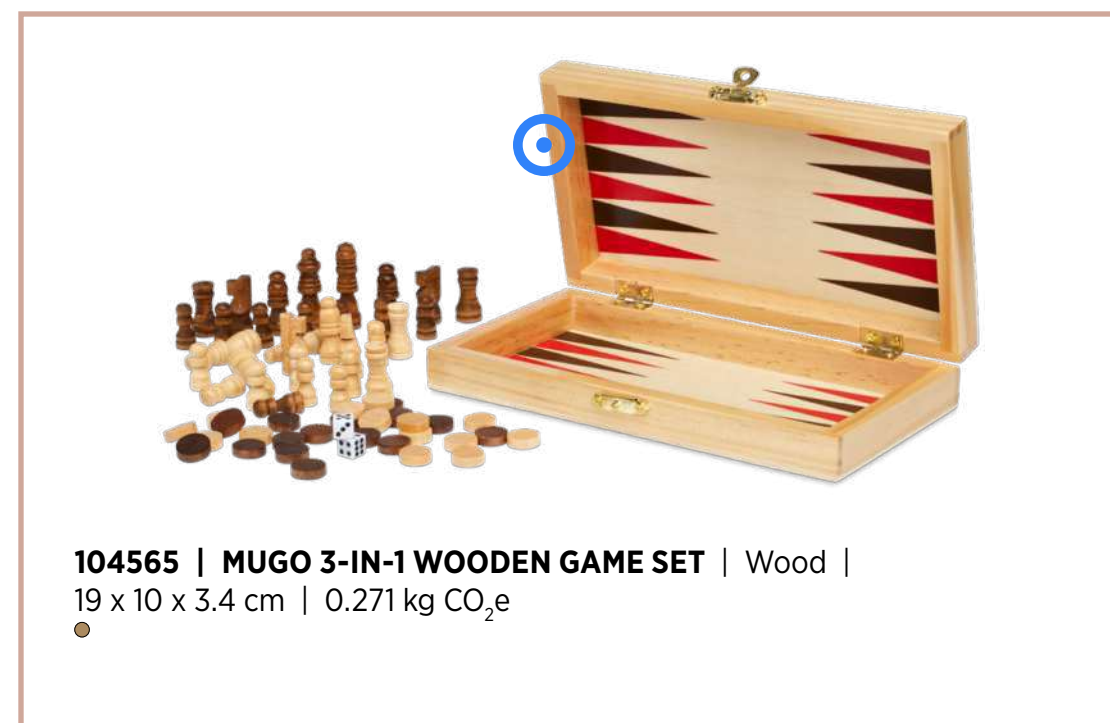

104565 | MUGO 3-IN-1 WOODEN GAME SET | Wood |
19 x 10 x 3.4 cm | 0.271 kg CO₂e