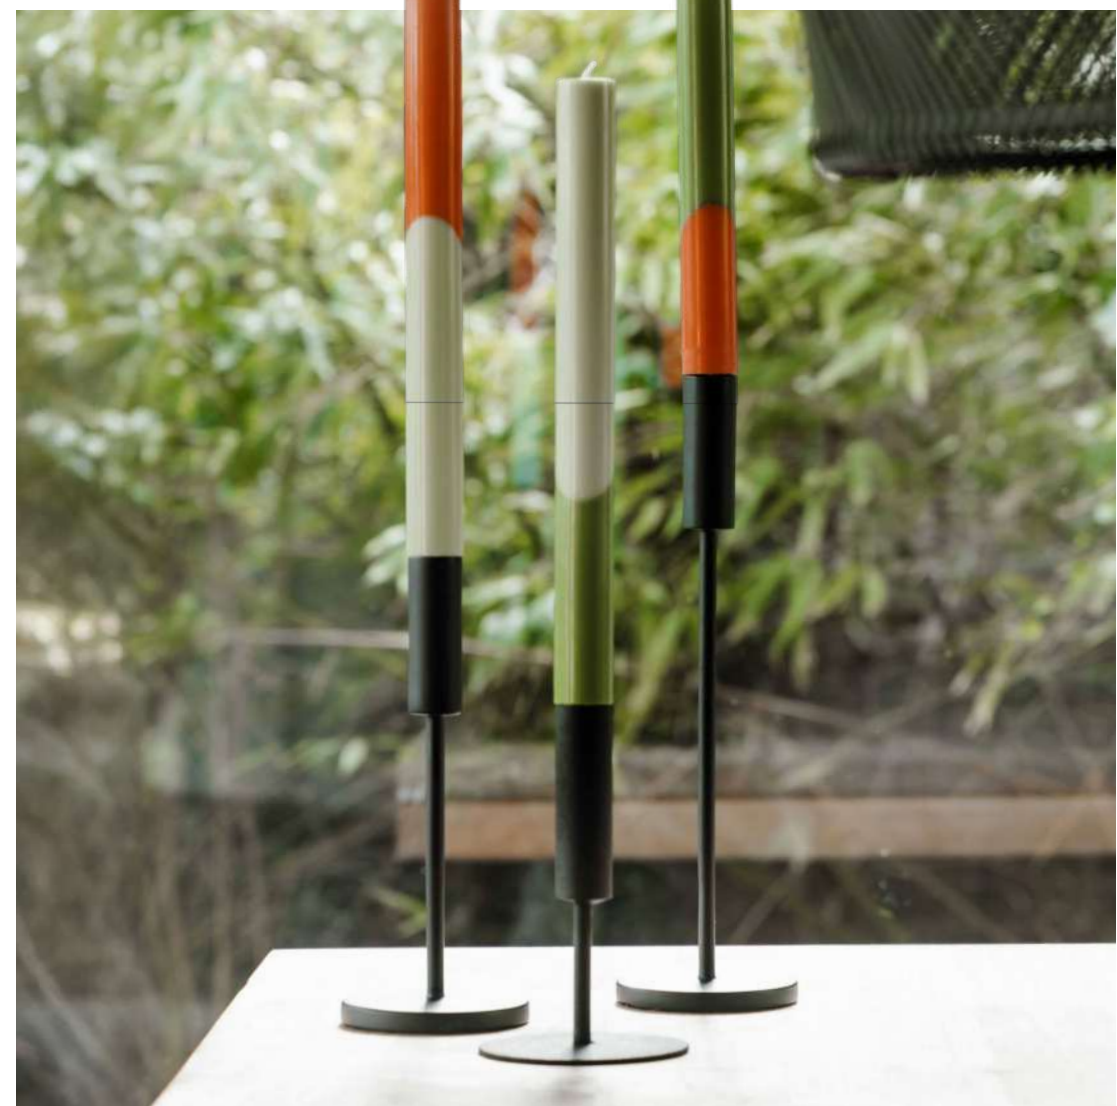

CONSCIOUS LIVING

Conscious living is at the origin of Originalhome. Designing their collection with respect for the planet and people, Originalhome's mission is to create products that are original and contribute to a social cause.

Eliminating all negative impact that an interior design brand can have on this planet and turning it into something positive, Originalhome combines durable products and a low impact production process with ethical & social responsibility.