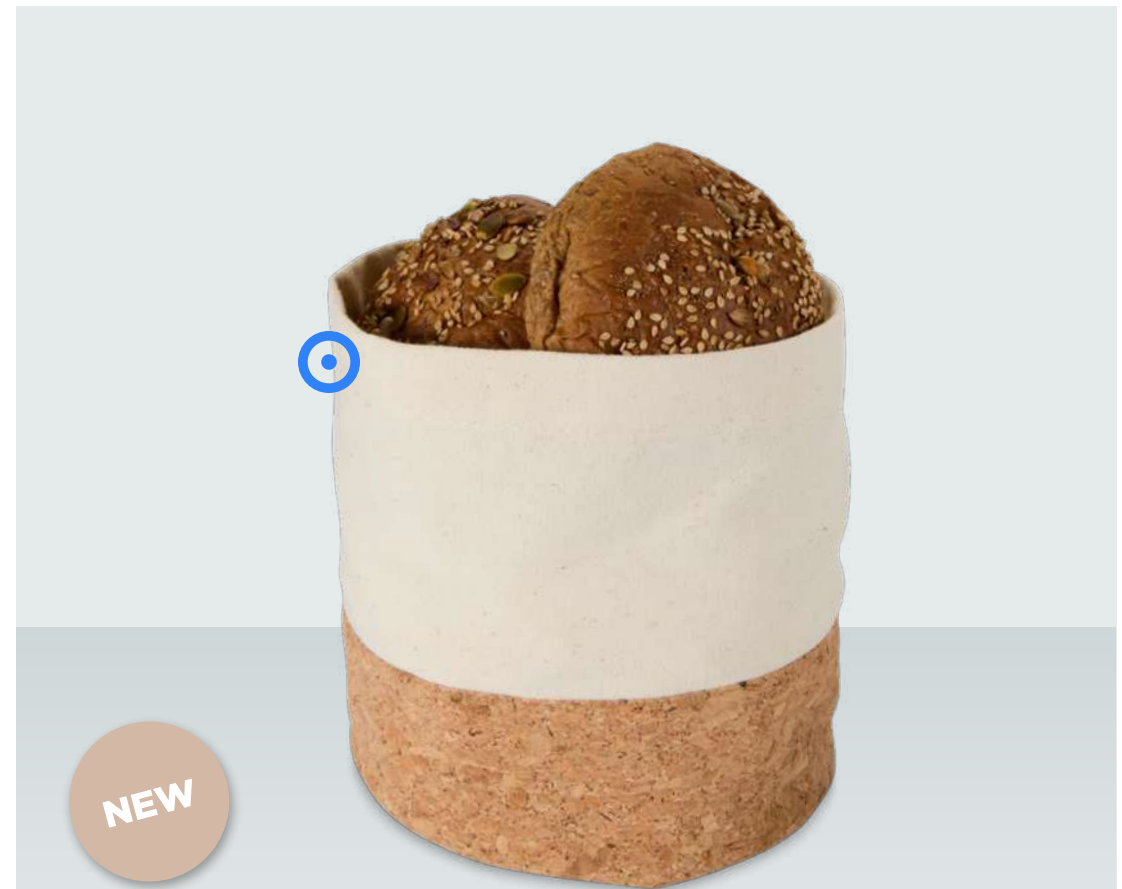

NEW

126370 | TOMA BREAD BASKET |
Cotton 100% | 15 x 15.5 cm | 0.196 kg CO2e