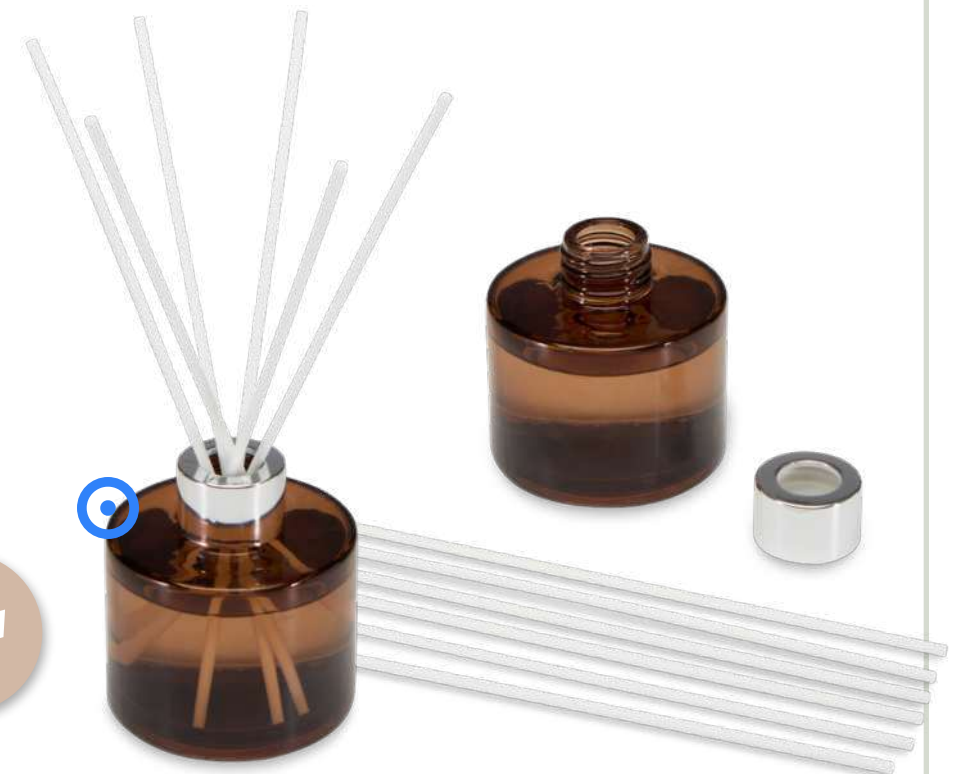

# HOME ACCESSORIES

originalhome  
100% ECO DESIGN

MADE IN EUROPE

126323 | ORIGINALHOME DINNER CANDLE MATCHA | Palm kernel wax 100% | 2.2 x 20 cm | 2.123 kg CO2e

126382 | NARA VANILLA SCENTED STICK | Wood 100% | 5 x 5 x 24.5 cm | 0.308 kg CO2e