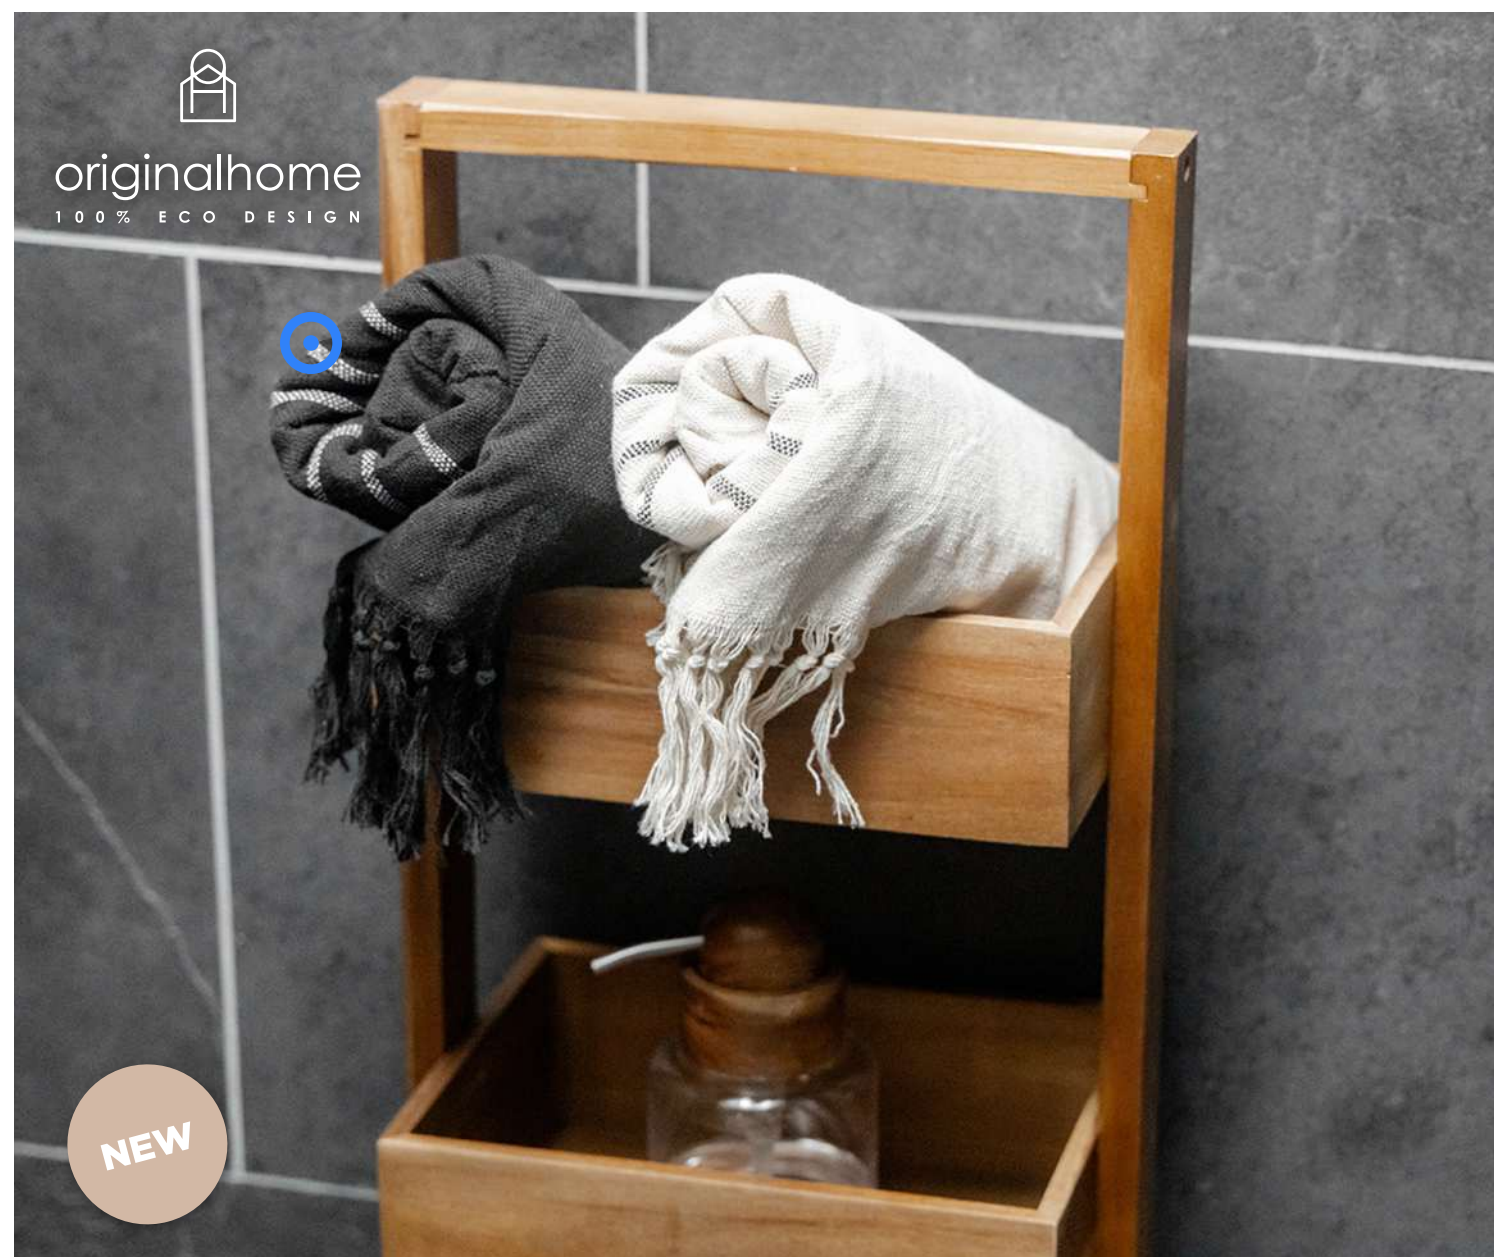

SEASONS

**113336 | SUZY 150 X 120 CM GRS POLYESTER KNITTED BLANKET** | GRS certified recycled polyester | 150 x 120 cm | 4.958 kg CO2e  
●●○

NEW

**113425 | ORIGINALHOME RECYCLED CLOTH - 85 X 175 CM** | Recycled cotton 100% | 175 x 85 x 0.3 cm | 2.107 kg CO2e  
○○●