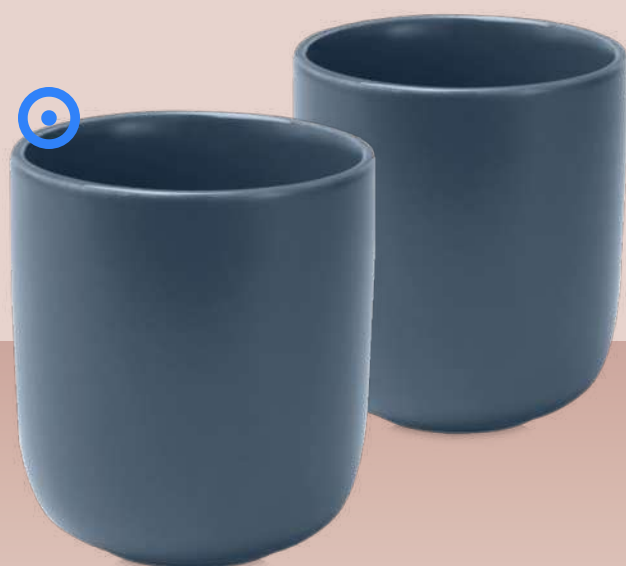

## SEASONS

NEW

**126395 | AMELIE GLASS CARAFE AND CUP SET |**  
Borosilicate glass 100% | 19 x 9 cm | 0.791 kg CO2e

SEASONS

**113317 | MALE 4-PIECE 90 ML ESPRESSO CUP |**  
 Ceramic | Ø 5.8 x 6.2 cm | 0.640 kg CO2e  
 ○●○

**126397 | MALE 90 ML CERAMIC ESPRESSO CUPS - SET OF 2 |**  
 Ceramic 100% | 6.2 x 5.8 x 5.8 cm | 0.320 kg CO2e  
 ○●○

SEASONS

**126399 | MALE 200 ML CERAMIC CUPS - SET OF 2 |**  
 Ceramic 100% | 9.3 x 8.2 x 8.2 cm | 0.369 kg CO2e  
 ○●