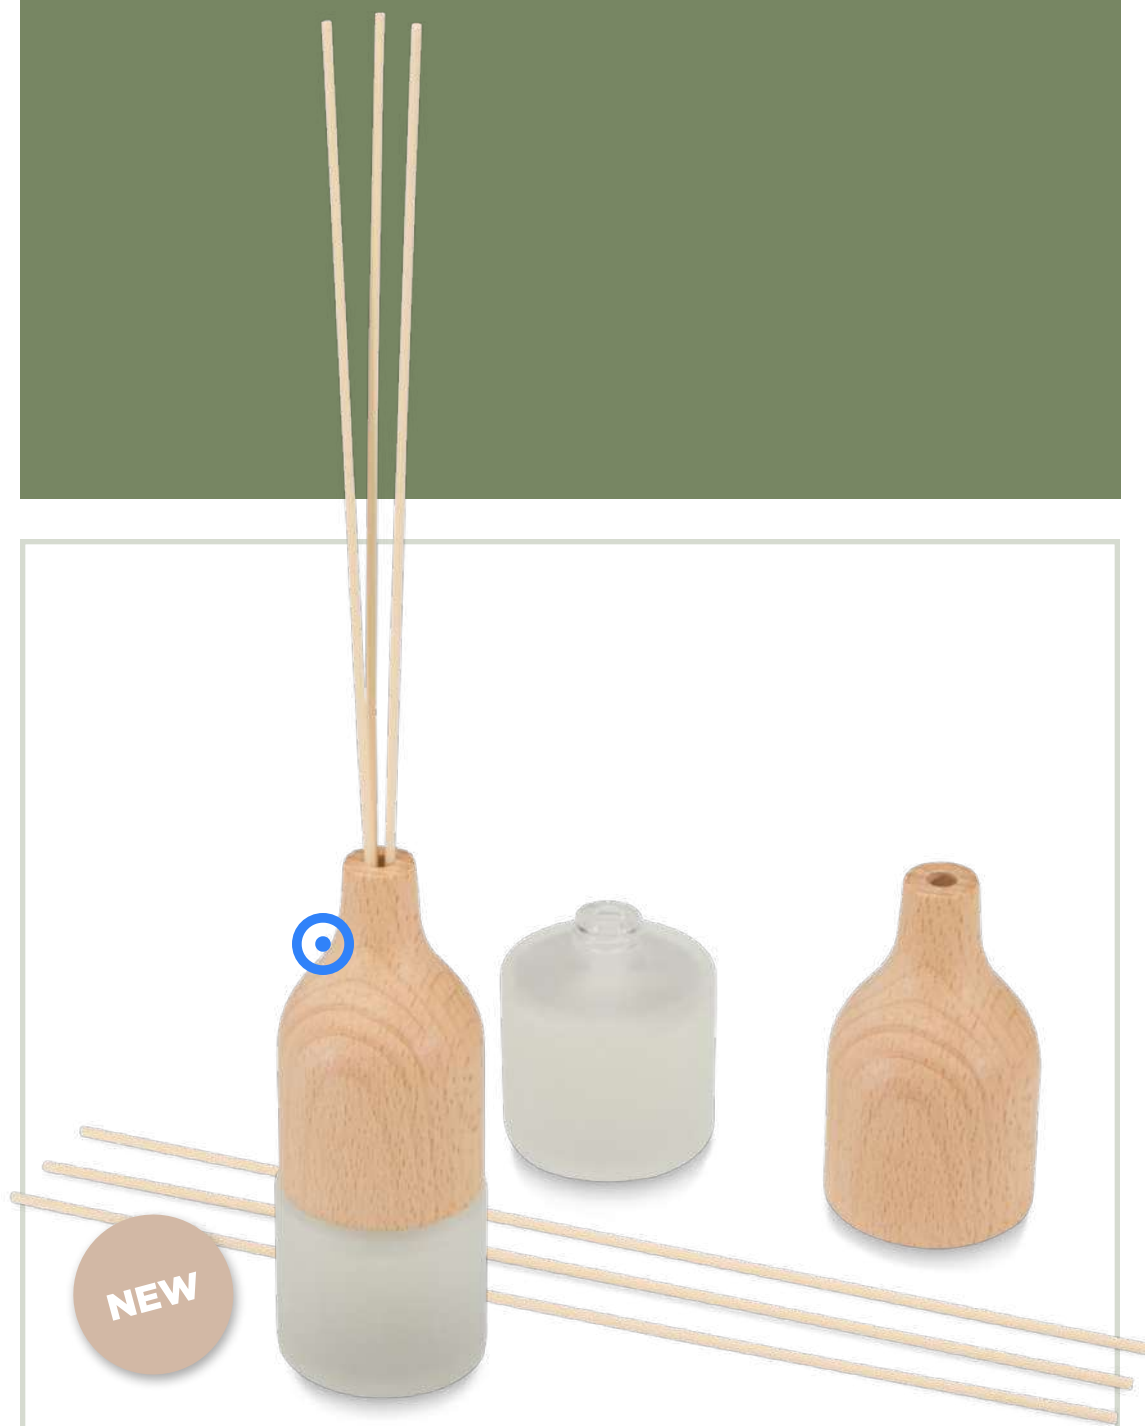

126382 | NARA VANILLA SCENTED STICK | Wood 100% | 5 x 5 x 24.5 cm | 0.308 kg CO2e