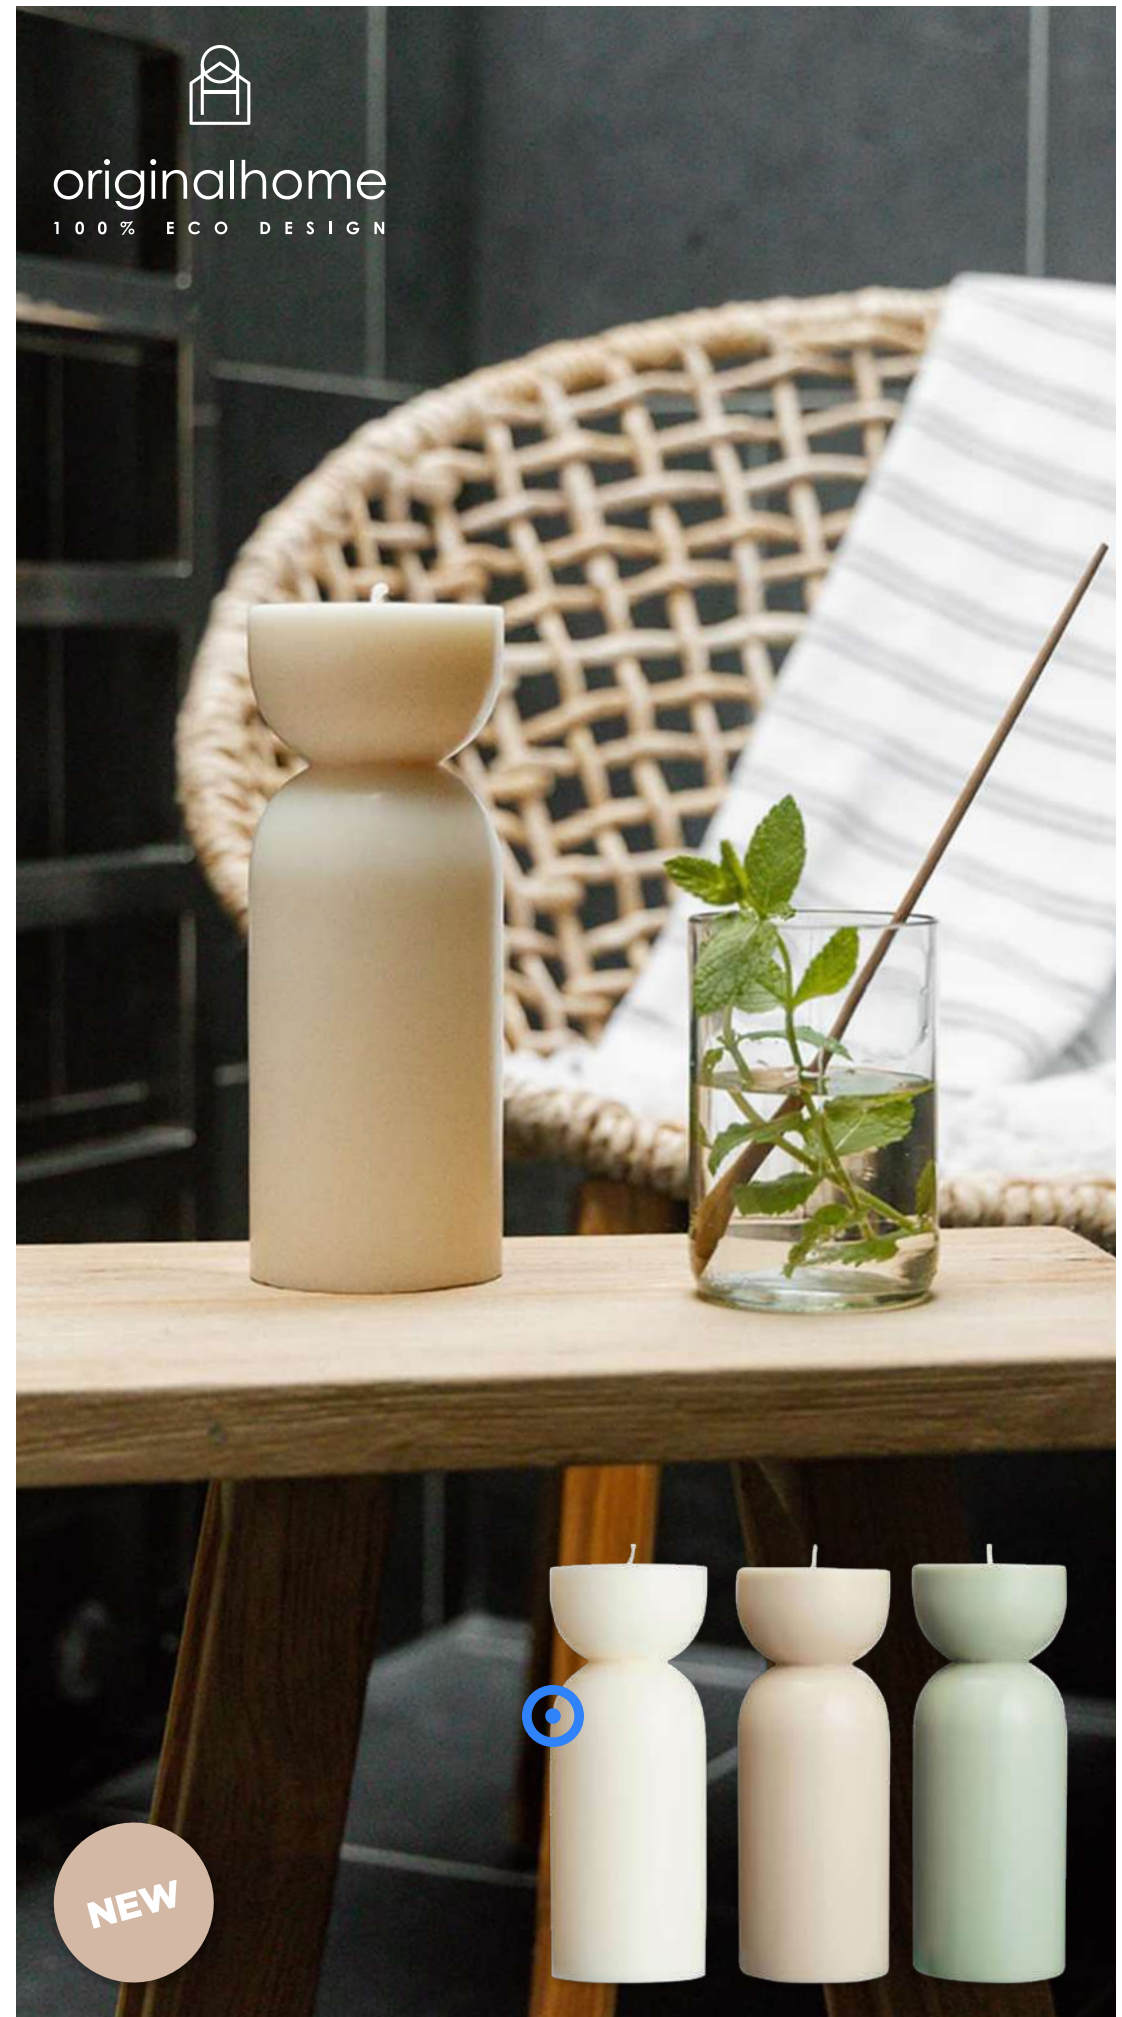

126427 | ORIGINALHOME ORGANIC CANDLE - MEDIUM |
Palm kernel wax 100% | 7.5 x 20 cm | 4.612 kg CO2e
○●○